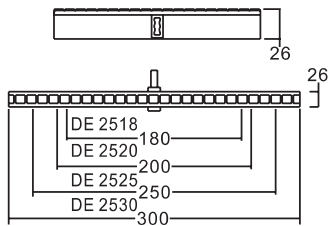

GRATING

| Model | Code | Colour | Material |
|--------|----------|--------|----------|
| DE2618 | 88170612 | White | ABS |
| DE2620 | 88170712 | White | ABS |
| DE2625 | 88170812 | White | ABS |
| DE2630 | 88170912 | White | ABS |

GRATING

| Model | Code | Colour | Material |
|--------|----------|--------|----------|
| DE2518 | 88170212 | White | ABS |
| DE2520 | 88170312 | White | ABS |
| DE2525 | 88170412 | White | ABS |
| DE2530 | 88170512 | White | ABS |