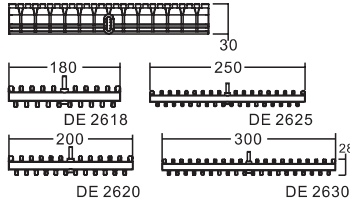

GRATING

| Model | Code | Colour | Material |
|--------|----------|--------|----------|
| DE2618 | 88170612 | White | ABS |
| DE2620 | 88170712 | White | ABS |
| DE2625 | 88170812 | White | ABS |
| DE2630 | 88170912 | White | ABS |

GRATING

| Model | Code | Colour | Material |
|--------|----------|--------|----------|
| DE2518 | 88170212 | White | ABS |
| DE2520 | 88170312 | White | ABS |
| DE2525 | 88170412 | White | ABS |
| DE2530 | 88170512 | White | ABS |